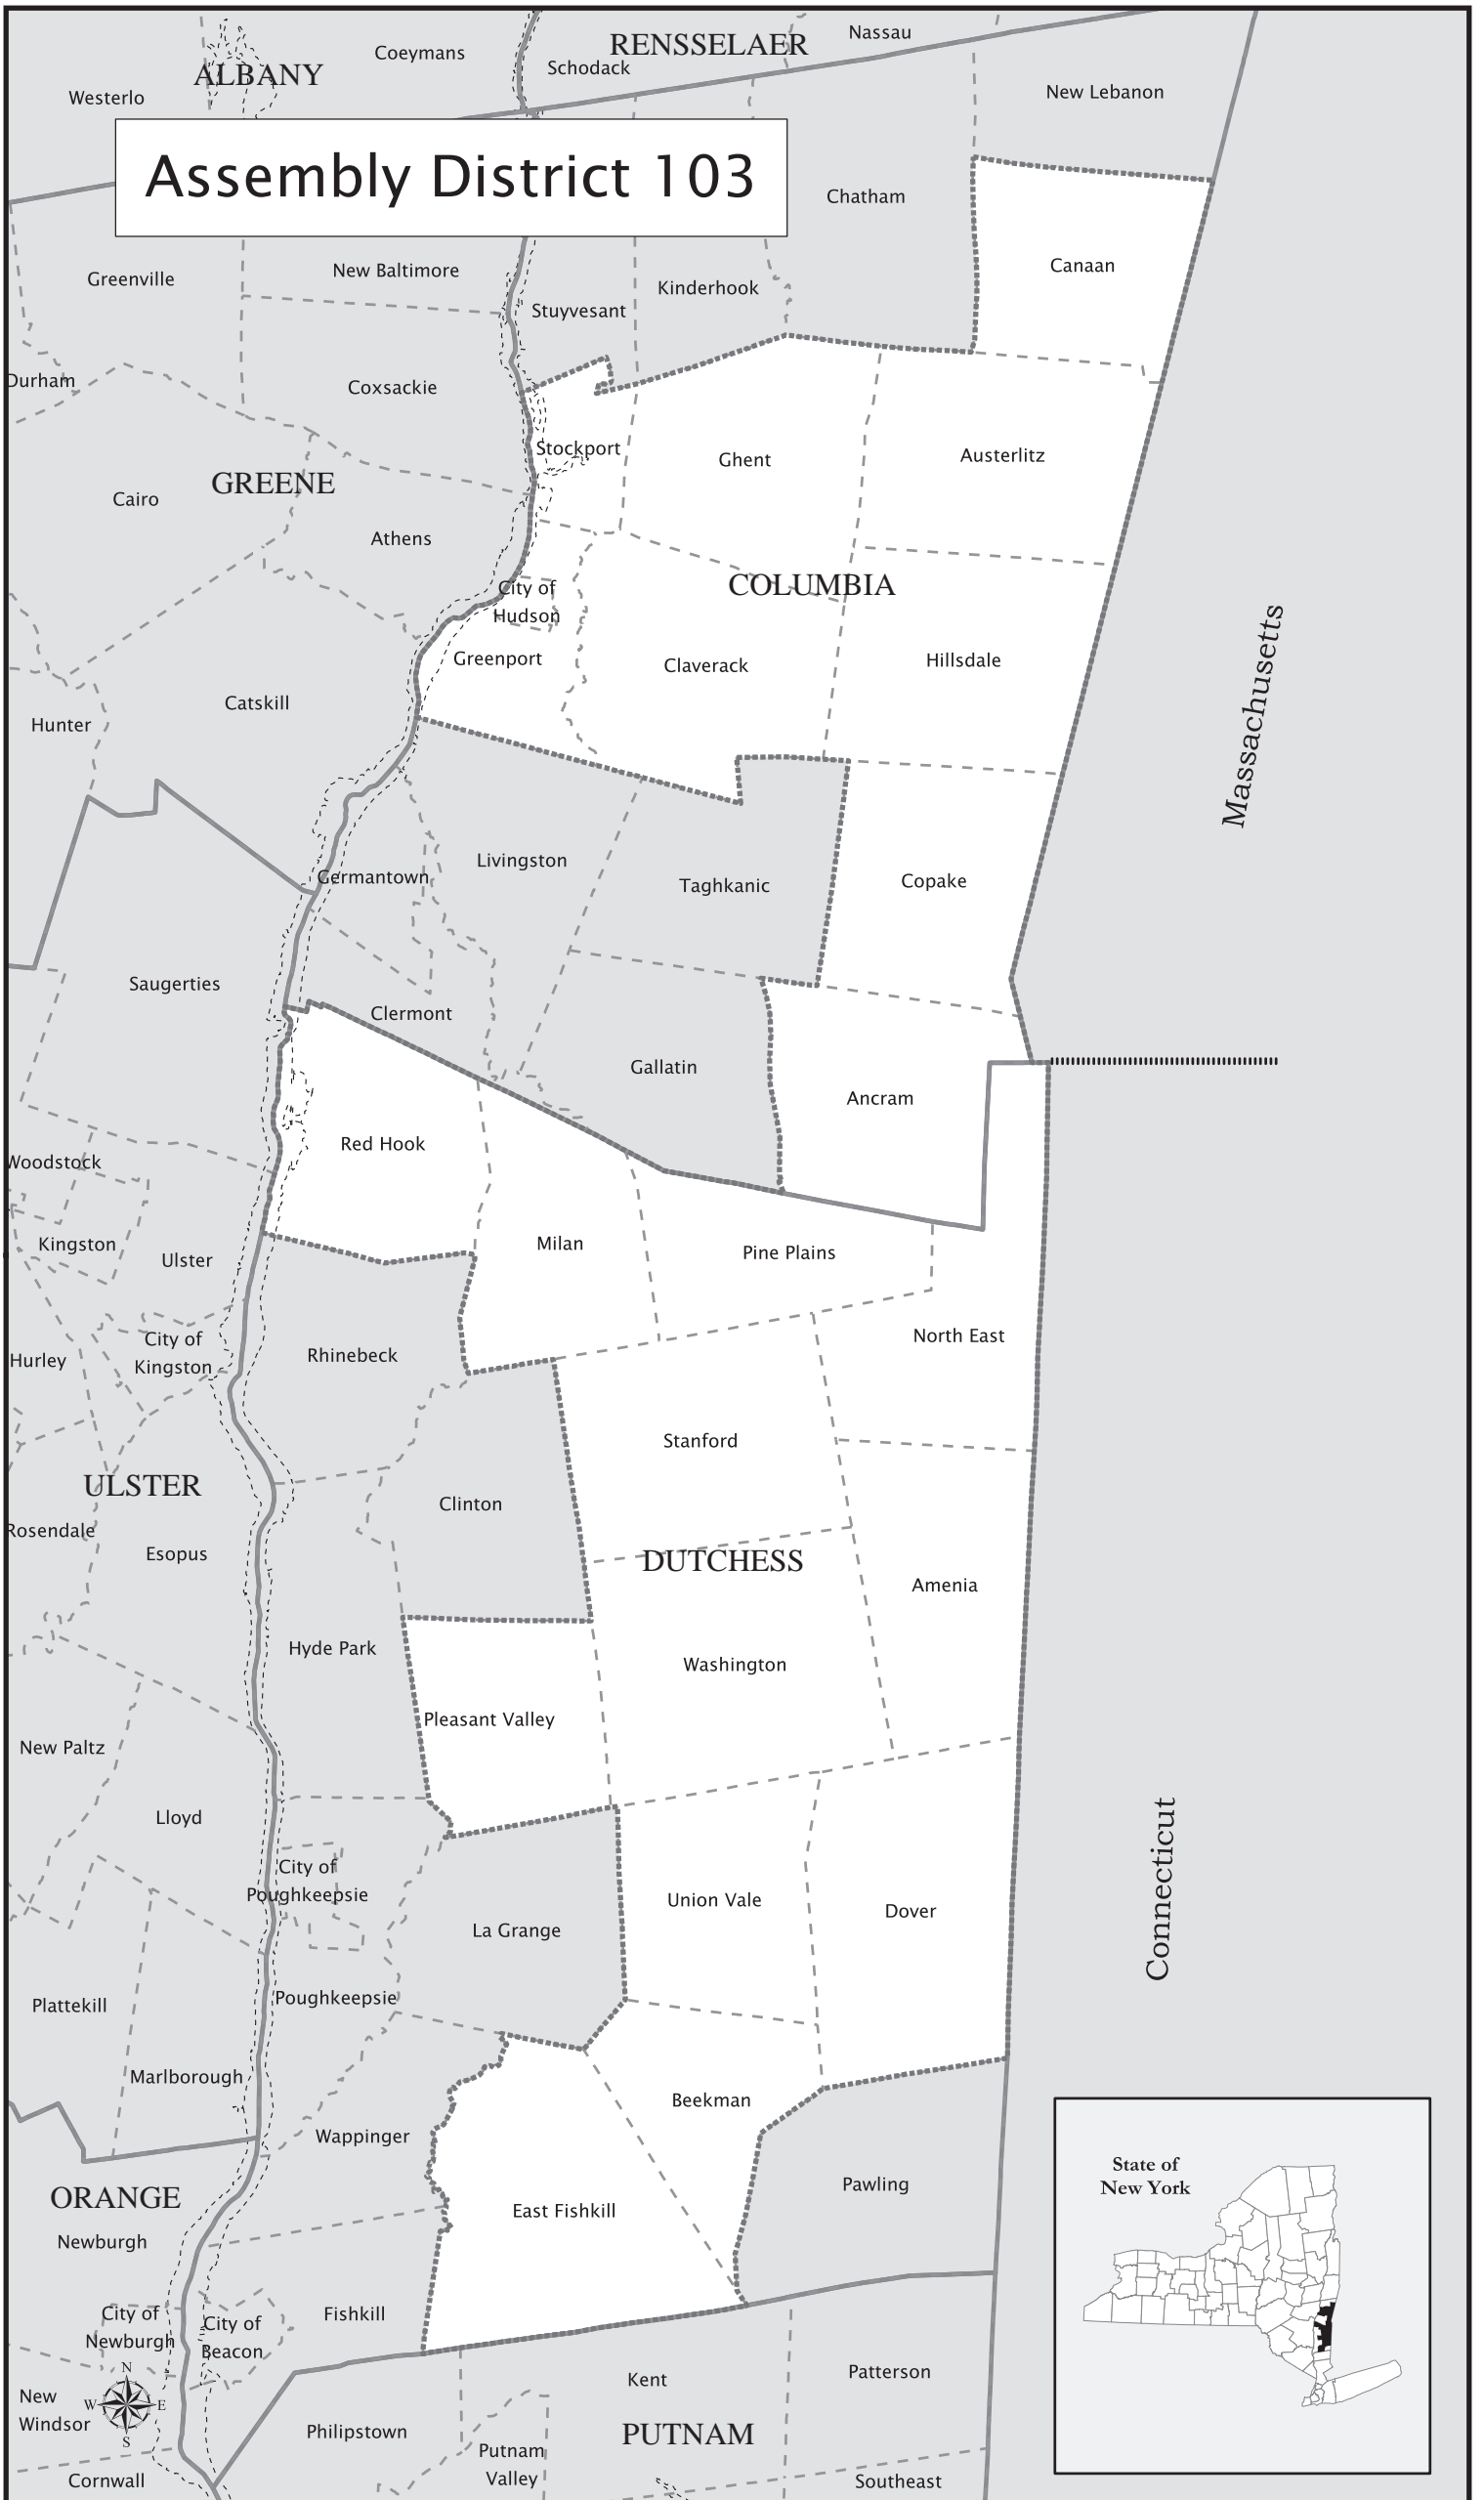

Assembly District 103

Massachusetts

Connecticut